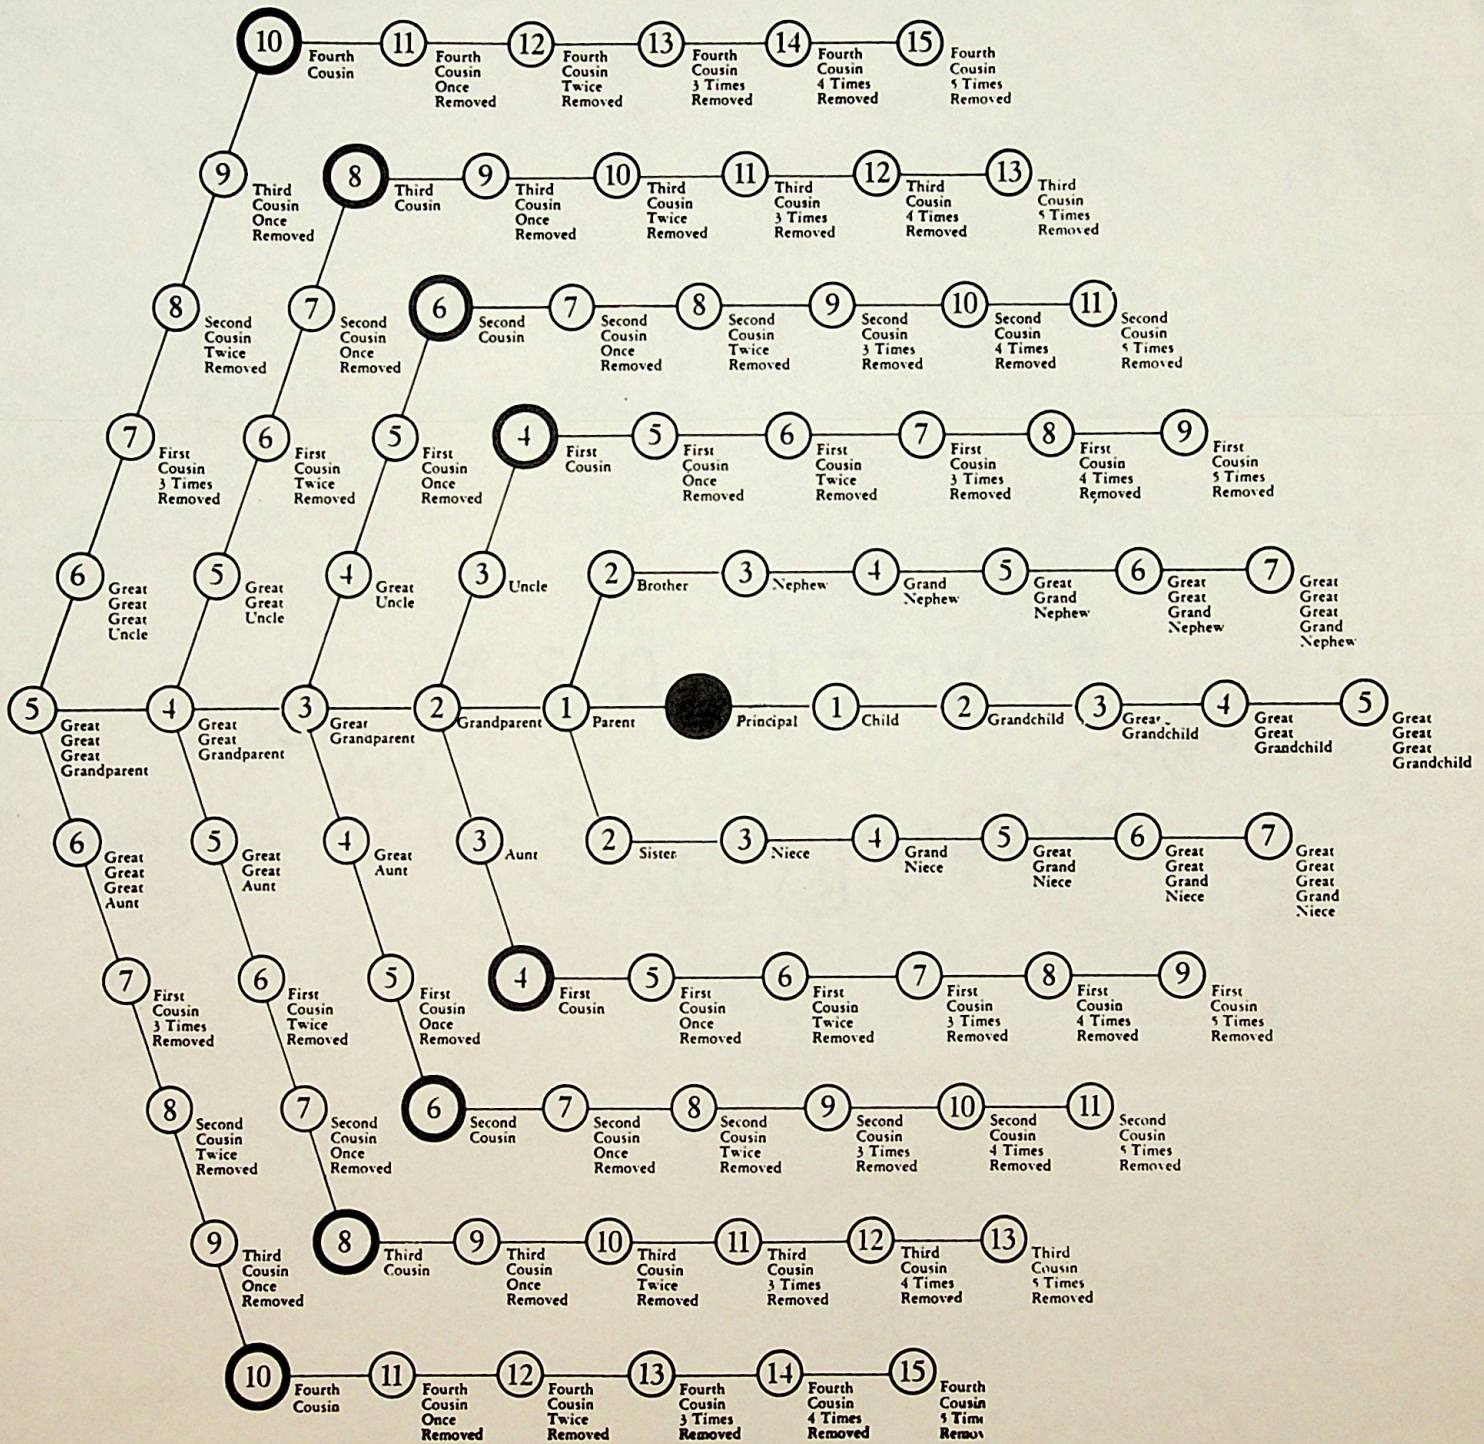

# THE FAMILY TREE

*Degrees of kindred according to the law*

Relationships to the deceased are shown from the great, great, great grandparent on the left of the great, great, great grandchild on the right. Solid lines indicate the paths of direct descendency. Numbers in the circles indicate the degree of kindred to the deceased. Full cousins are in heavy black circles. Cousins to the left are "cousins in ascendancy." Cousins to the right are "cousins in descendency." The rights for each person and degree are determined by state statutes.