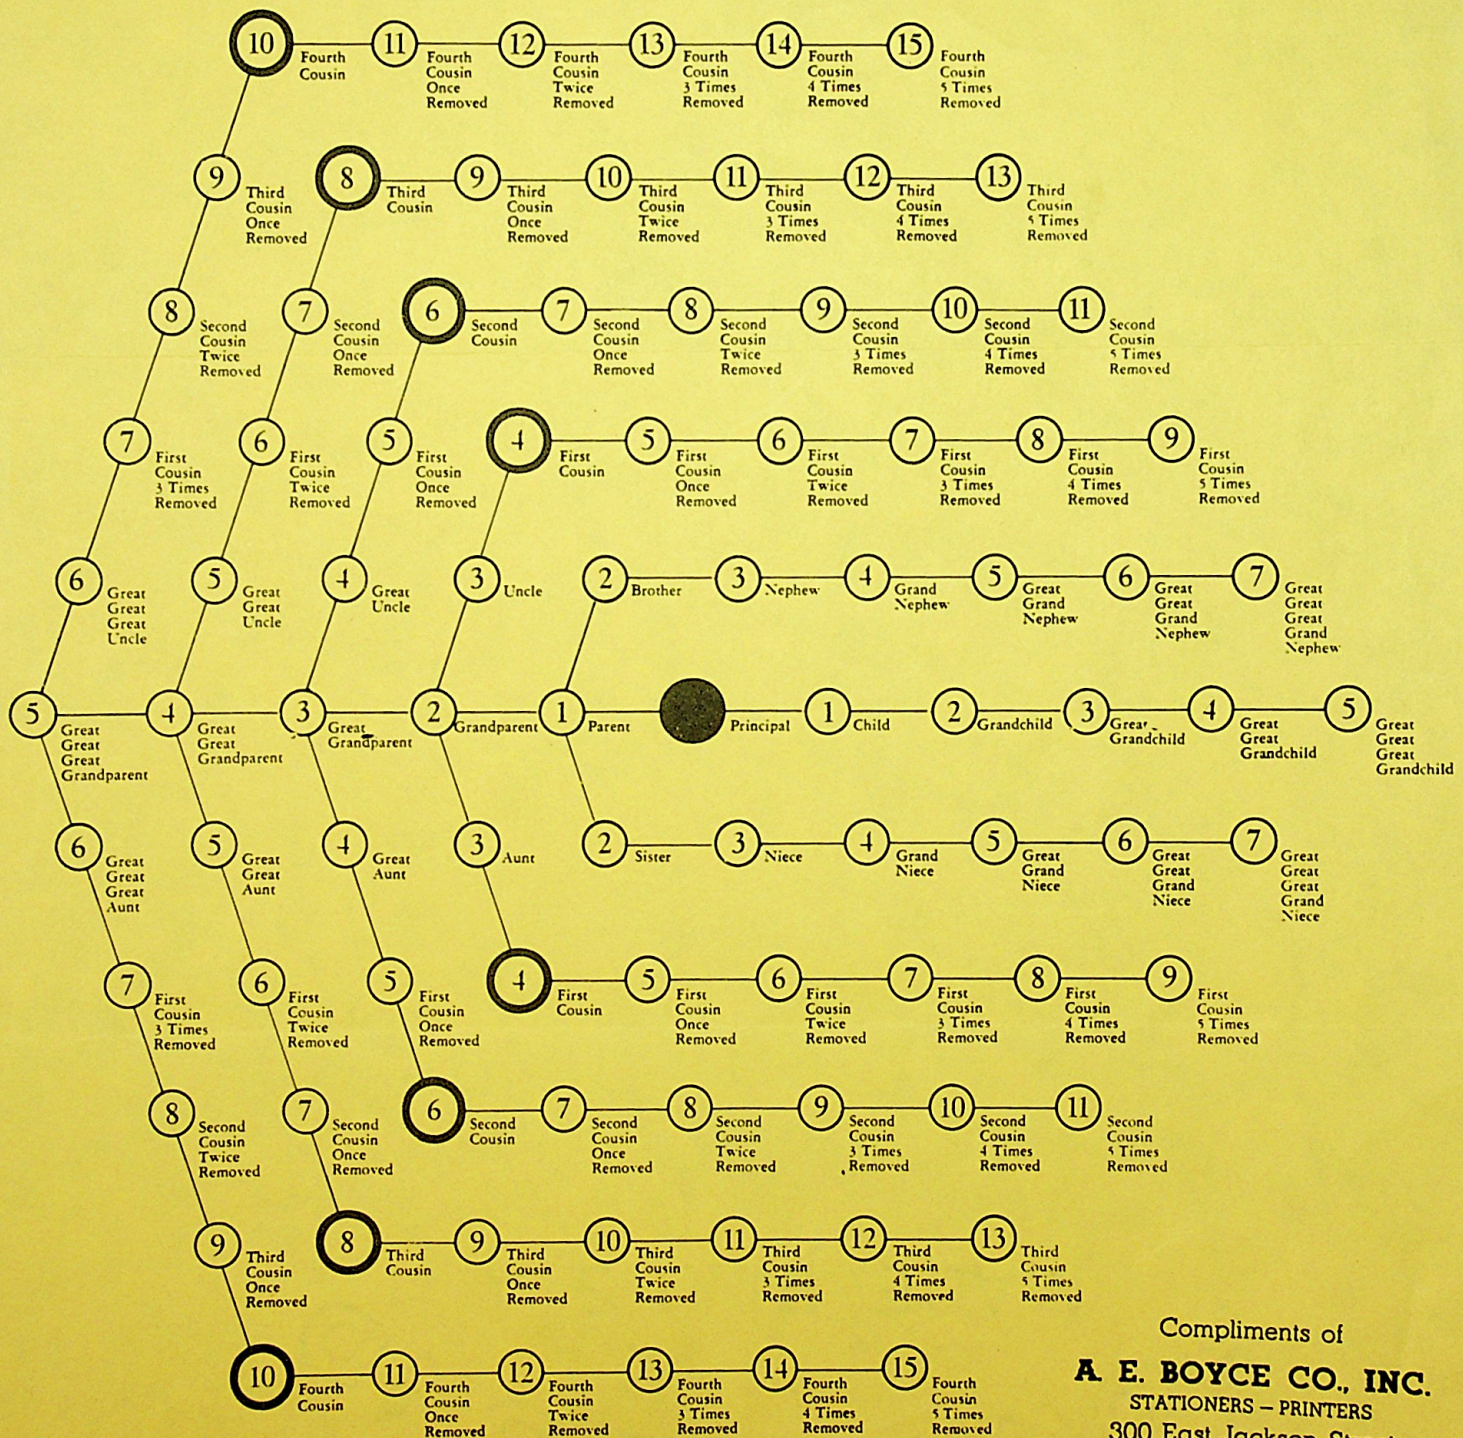

# THE FAMILY TREE

*Degrees of kindred according to the law*

Compliments of  
**A. E. BOYCE CO., INC.**  
 STATIONERS - PRINTERS  
 300 East Jackson Street  
 Muncie, Indiana 47302

Relationships to the deceased are shown from the great, great, great grandparent on the left to the great, great, great grandchild on the right. Solid lines indicate the paths of direct descendency. Numbers in the circles indicate the degree of kindred to the deceased. The first three degrees of

kindred to the deceased are indicated in red. Full cousins are in heavy black circles. Cousins to the left are "cousins in the ascendancy." Cousins to the right are "cousins in descendency." The rights for each person and degree are determined by state statutes.